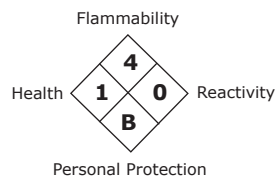

aerosol cleaners/degreasers

Since 1927, Arrow-Magnolia has helped people solve their cleaning and maintenance problems with the finest products available today.

HIGHLIGHTS

- -Powerful Citrus Based Cleaner & Deodorizer
- -Convenient Aerosol Application
- -No Harsh Solvents or Petroleum Distillates
- -Powered by Citrus
- -Fast Foaming Action

TYPICAL PROPERTIES

- -Vapor Pressure: **N/E**
- -Boiling Point: **200°F**
- -Solubility: **Complete**
- -Specific Gravity: **1.01**
- -Vapor Density: **N/E**
- -pH: **N/A**
- -Evaporation Rate: **N/E**
- -Physical Description: **Slightly Cloudy, Colorless Spray w/ Pleasant Fragrance**

SAFETY CAUTIONS

- -Keep out of reach of children.
- -Contents under pressure.
- -Do not puncture or incinerate container.
- -Avoid contamination of food.
- -Do not store at temperatures above 120°F.
- -Refer to SDS for additional safety information.

HMIS RATINGS

ARROW-MAGNOLIA
INTERNATIONAL, INC

SINCE 1927

POWER FOAM

AEROSOL DESCRIPTION:

POWER FOAM is a versatile and effective all purpose cleaner with a great fragrance powered by citrus. Its clinging foam allows it to remain on vertical surfaces to quickly dissolve dirt, smudges, grease and fingerprints. This unique formulation works without harmful chlorinated solvents or petroleum distillates. Powerful, natural citrus degreasers along with the latest surfactants and deodorizers are combined to provide quick and effective cleaning on most surfaces. Use both indoors and outdoors on hard surfaces such as: doors, walls, plastic, floors, appliances, and more.

DIRECTIONS: